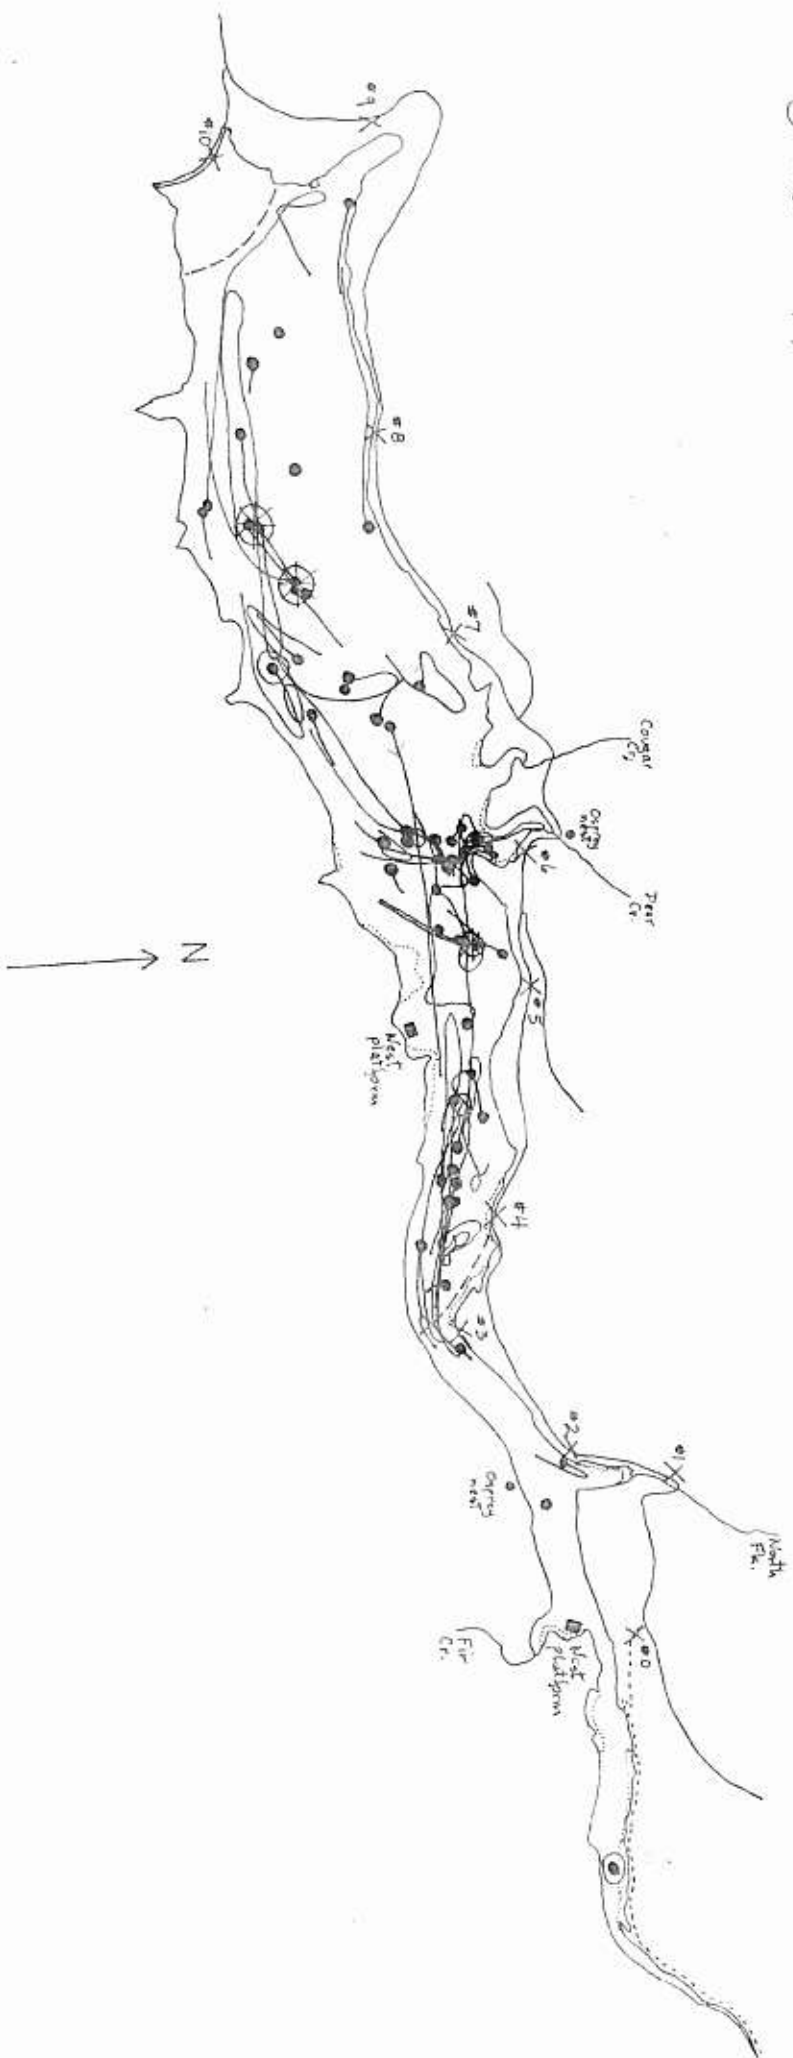

NUMBER OF COMMON LOONS OBSERVED IN THE BULL RUN WATERSHED
 SPRING, 1987

Figure 1

LOWER RESERVOIR

COMPOSITE OF ALL DIRECT COMMON LEON SIGHTINGS
APRIL - JUNE, 1987

- First sighting
- Direction of movement
- Interaction between leons
- Single leon display

Figure 2

UPPER RESERVOIR

COMPOSITE OF ALL DIRECT COMMON LOON SIGHTINGS
APRIL - JUNE, 1987

- First sighting
- Direction of movement
- ⊗ Interaction between loons
- Single loon display

Figure 3

BULL RUN LAKE

COMPOSITE OF ALL DIRECT COMMON LOON SIGHTINGS
APRIL - JUNE, 1987

- First sighting
- Direction of movement
- ⊗ Interaction between loons
- Single loon display

Figure 4