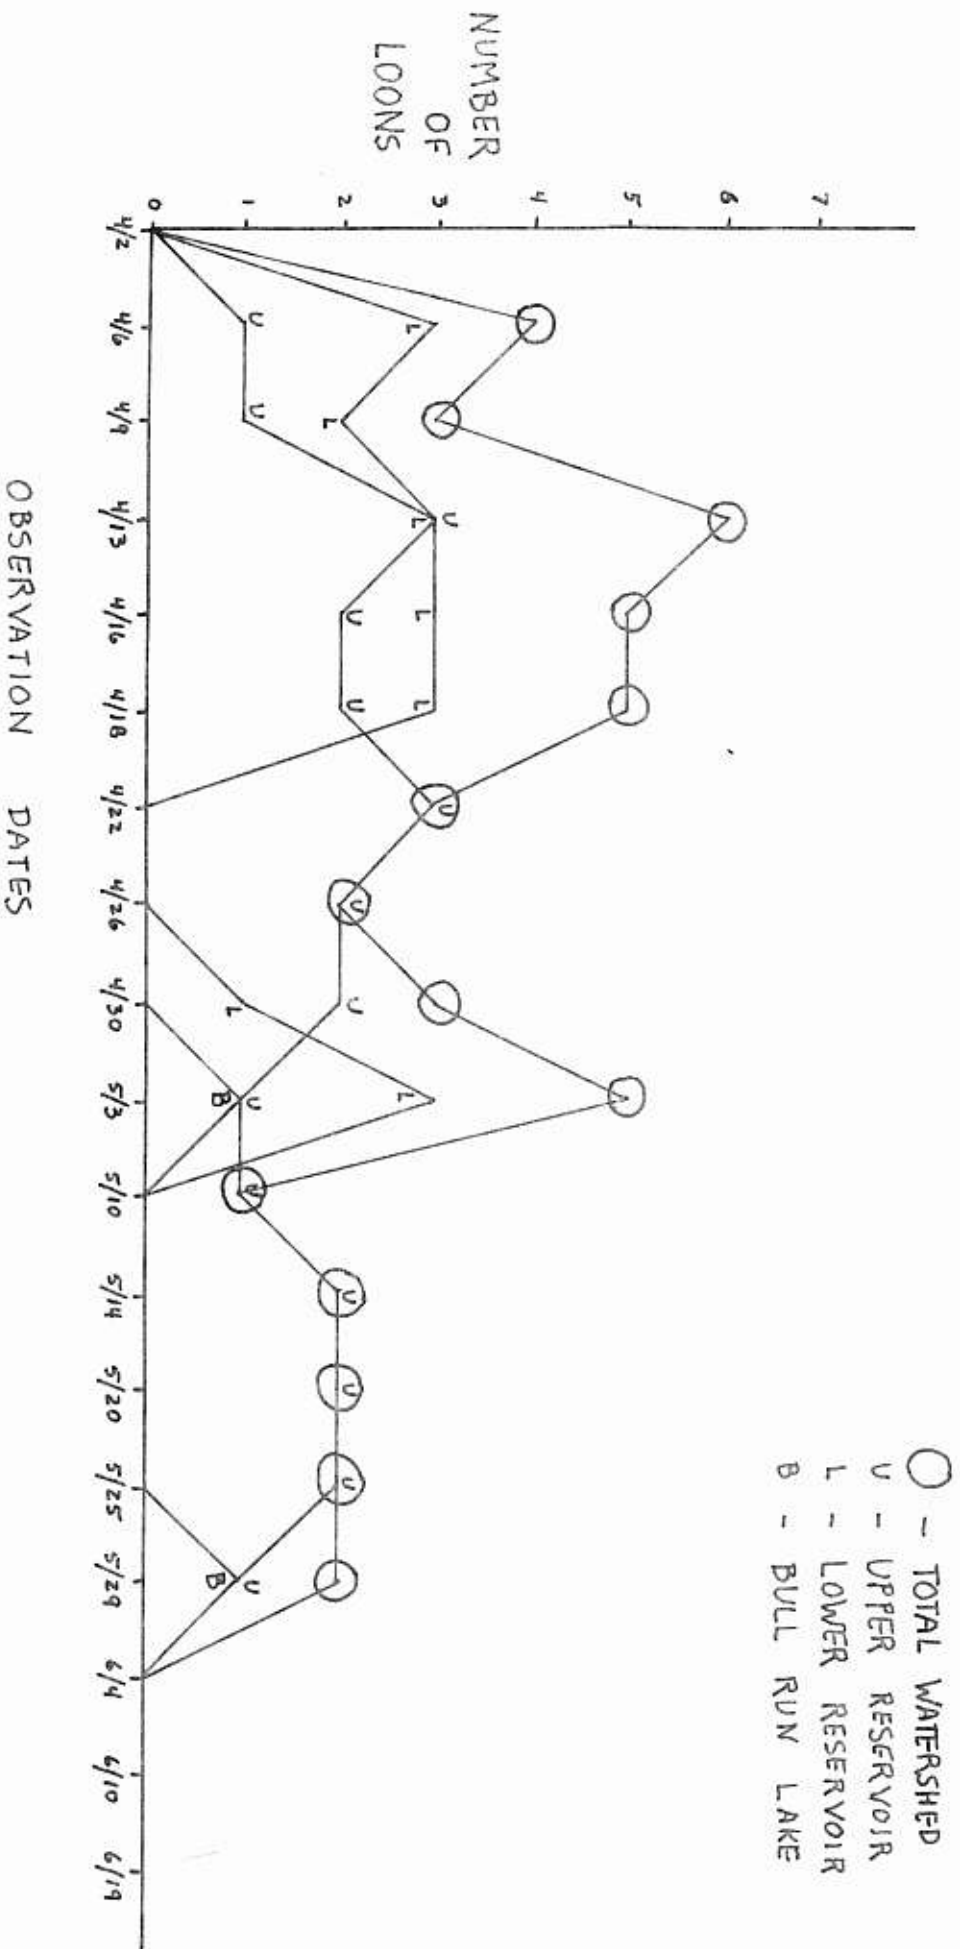

NUMBER OF COMMON LOONS OBSERVED IN THE BULL RUN WATERSHED
 SPRING, 1987

Figure 1

LOWER RESERVOIR

COMPOSITE OF ALL DIRECT COMMON LEON SIGHTINGS
APRIL - JUNE, 1987

- First sighting
- Direction of movement
- Interaction between leons
- Single leon display

Figure 2

UPPER RESERVOIR

COMPOSITE OF ALL DIRECT COMMON LOON SIGHTINGS
APRIL - JUNE, 1987

- First sighting
- Direction of movement
- ⊗ Interaction between loons
- Single loon display

Figure 3

BULL RUN LAKE

COMPOSITE OF ALL DIRECT COMMON LOON SIGHTINGS
APRIL - JUNE, 1987

- First sighting
- Direction of movement
- ⊗ Interaction between loons
- Single loon display

Figure 4