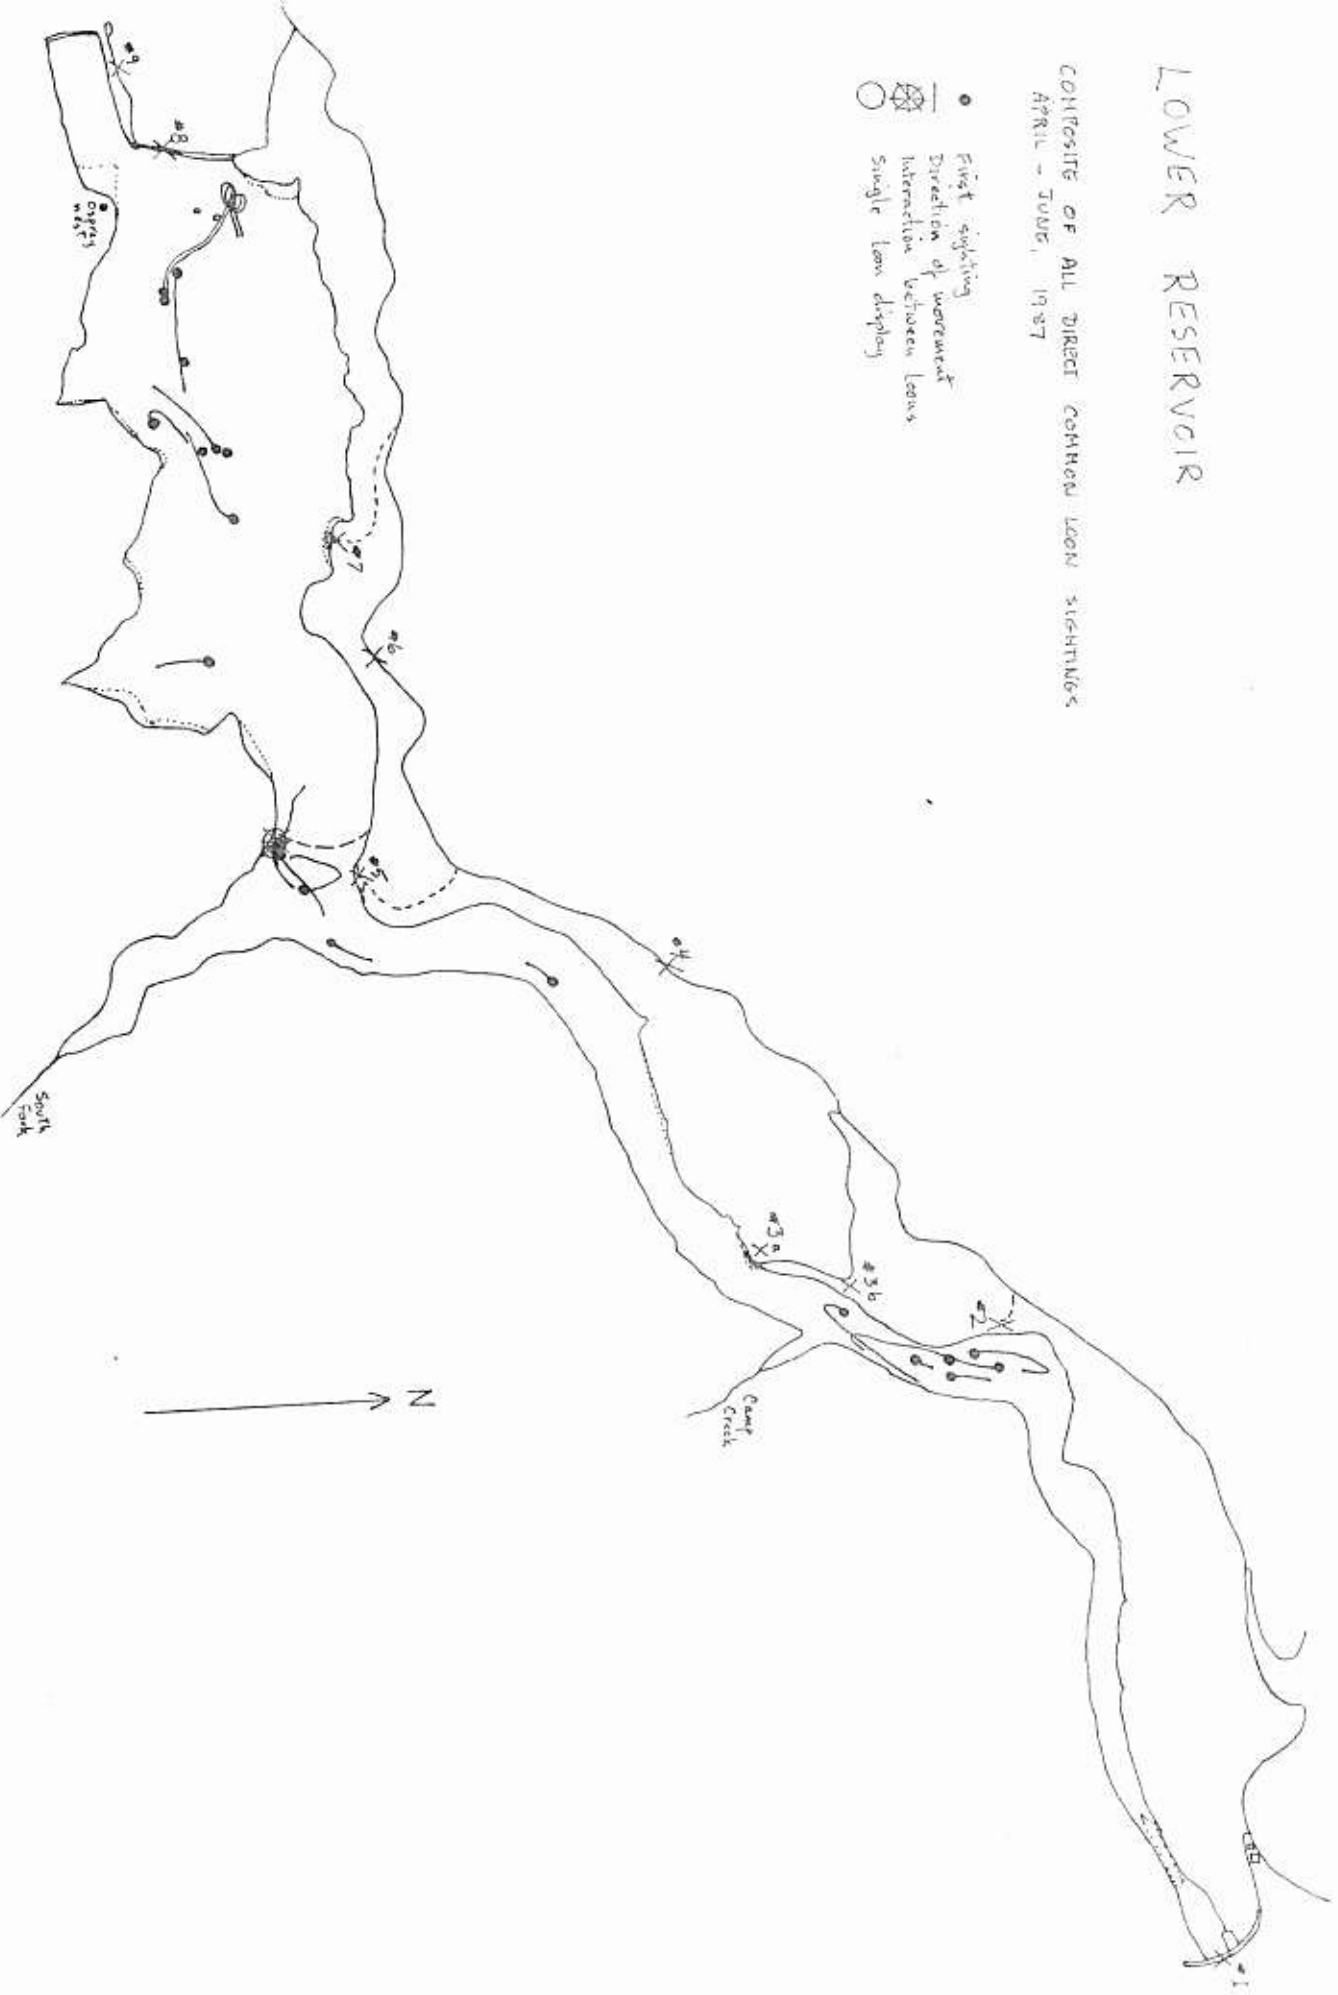

NUMBER OF COMMON LOONS OBSERVED IN THE BULL RUN WATERSHED
 SPRING, 1987

Figure 1

LOWER RESERVOIR

COMPOSITE OF ALL DIRECT COMMON LEON SIGHTINGS
APRIL - JUNE, 1987

- First sighting
- Direction of movement
- Interaction between leons
- Single leon display

Figure 2

UPPER RESERVOIR

COMPOSITE OF ALL DIRECT COMMON LOON SIGHTINGS
APRIL - JUNE, 1987

- First sighting
- Direction of movement
- ⊗ Interaction between loons
- Single loon display

Figure 3

BULL RUN LAKE

COMPOSITE OF ALL DIRECT COMMON LOON SIGHTINGS
APRIL - JUNE, 1987

- First sighting
- Direction of movement
- ⊗ Interaction between loons
- Single loon display

Figure 4