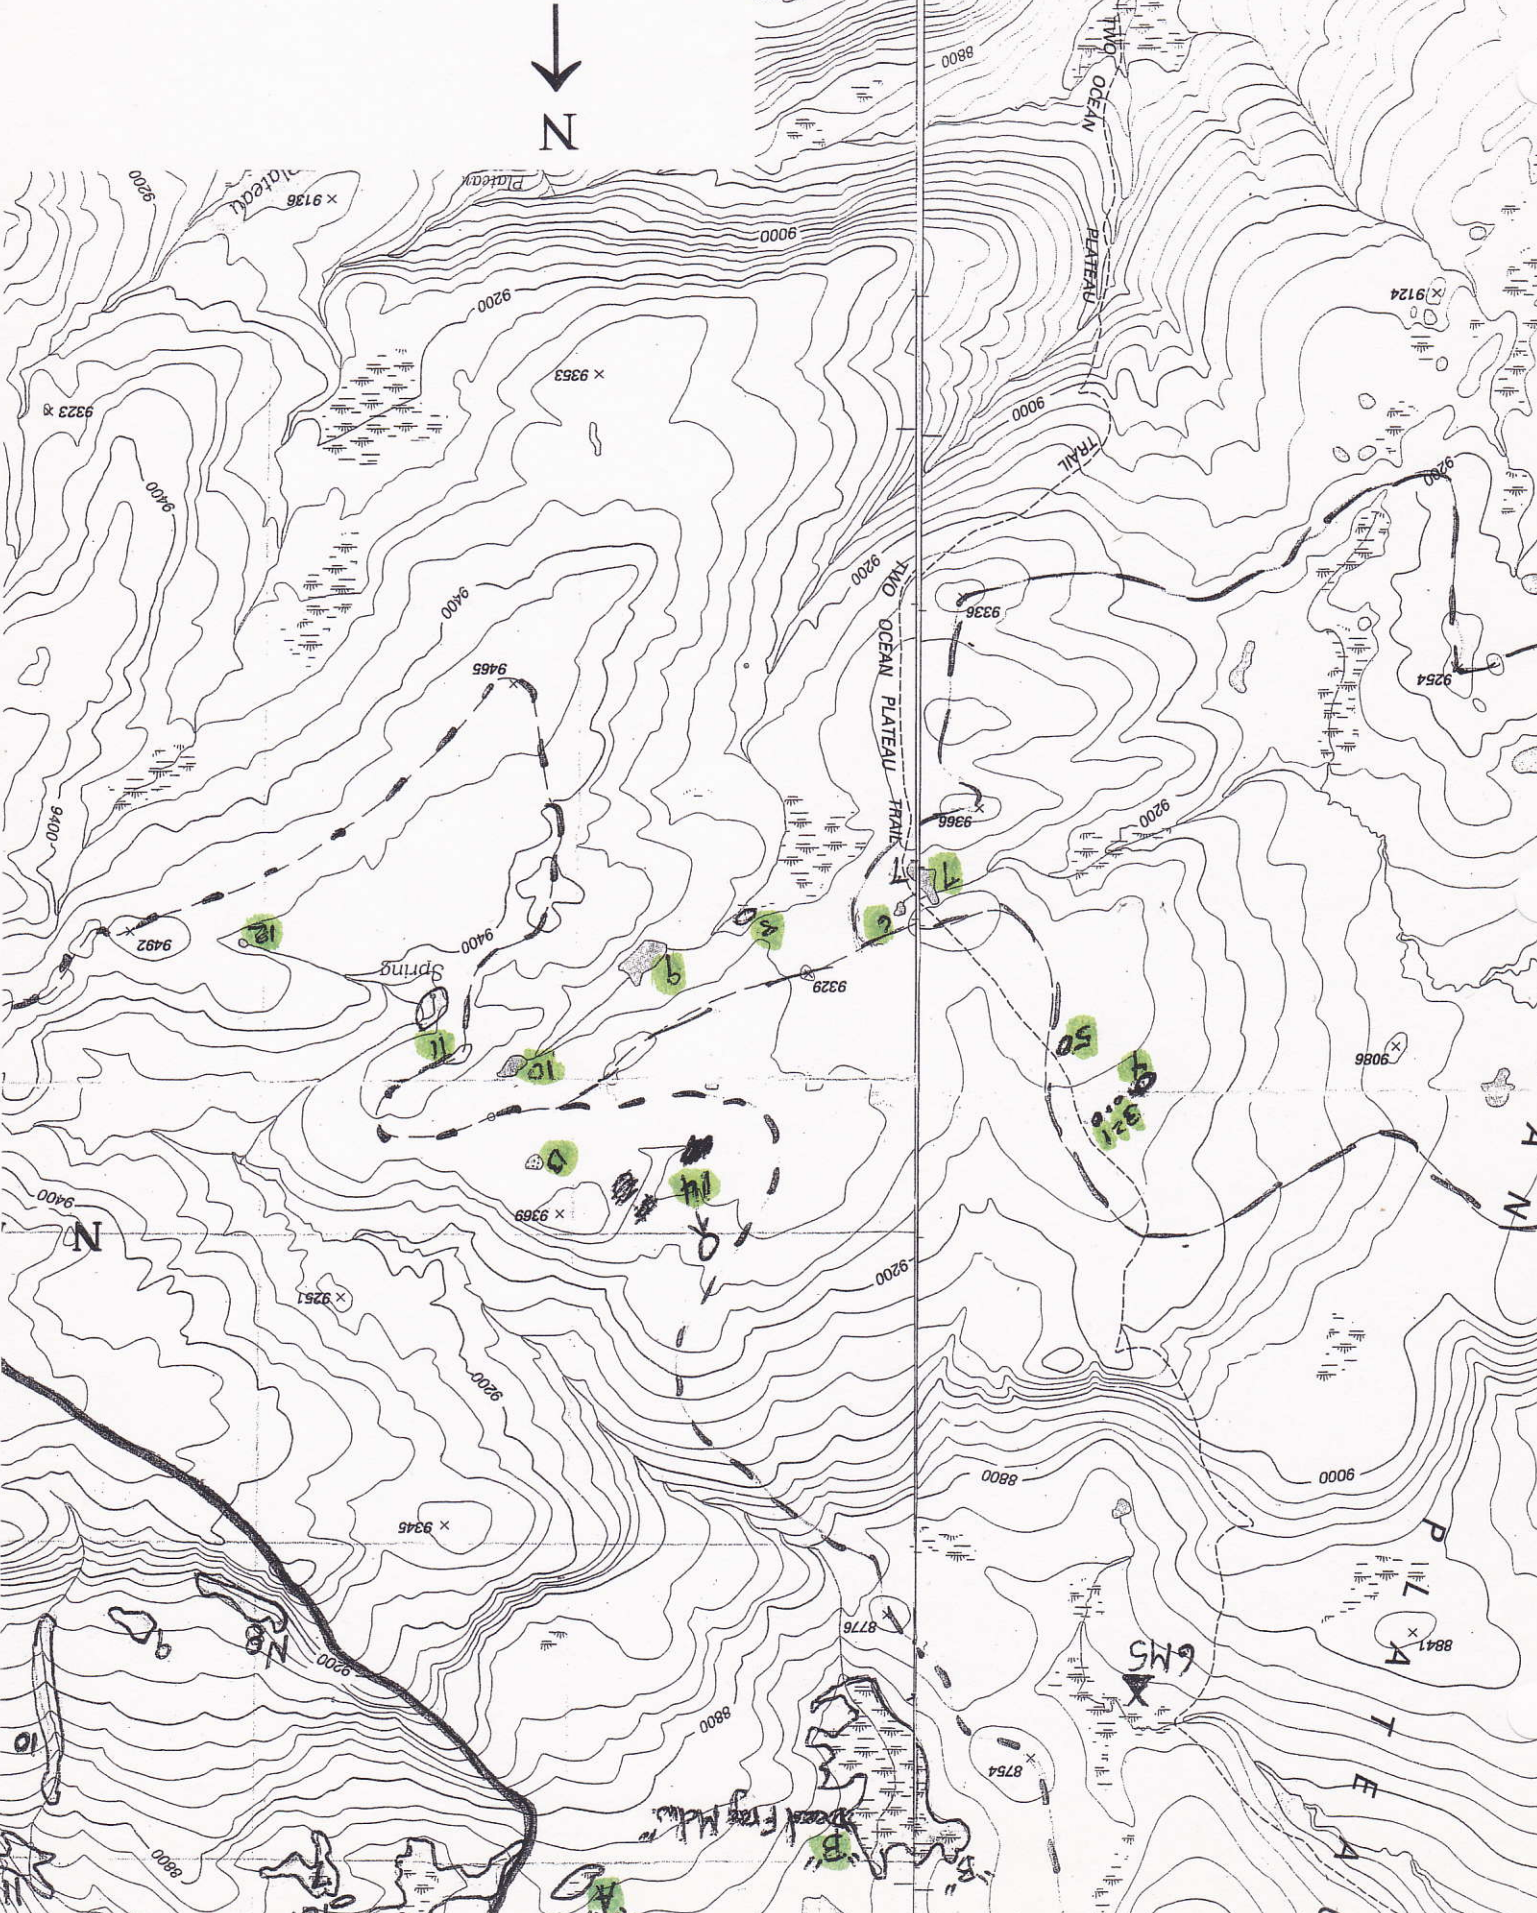

ID

MT

WY

302

167

YELLOWSTONE NATIONAL PARK

Old Faithful

Yellowstone Lake

Yellowstone R.

Mammoth Hot Spgs.

Figure 1. Yellowstone National Park, Grand Teton National Park, and Teton Wilderness Area, showing general locations of areas surveyed in 2001.

Figure 2. Survey Unit #494, Upper Chipmunk Creek.

Figure 3. Sites surveyed in other watersheds on the Two Ocean Plateau.

Figure 4. Sites surveyed in the Teton Wilderness Area.

N
↓