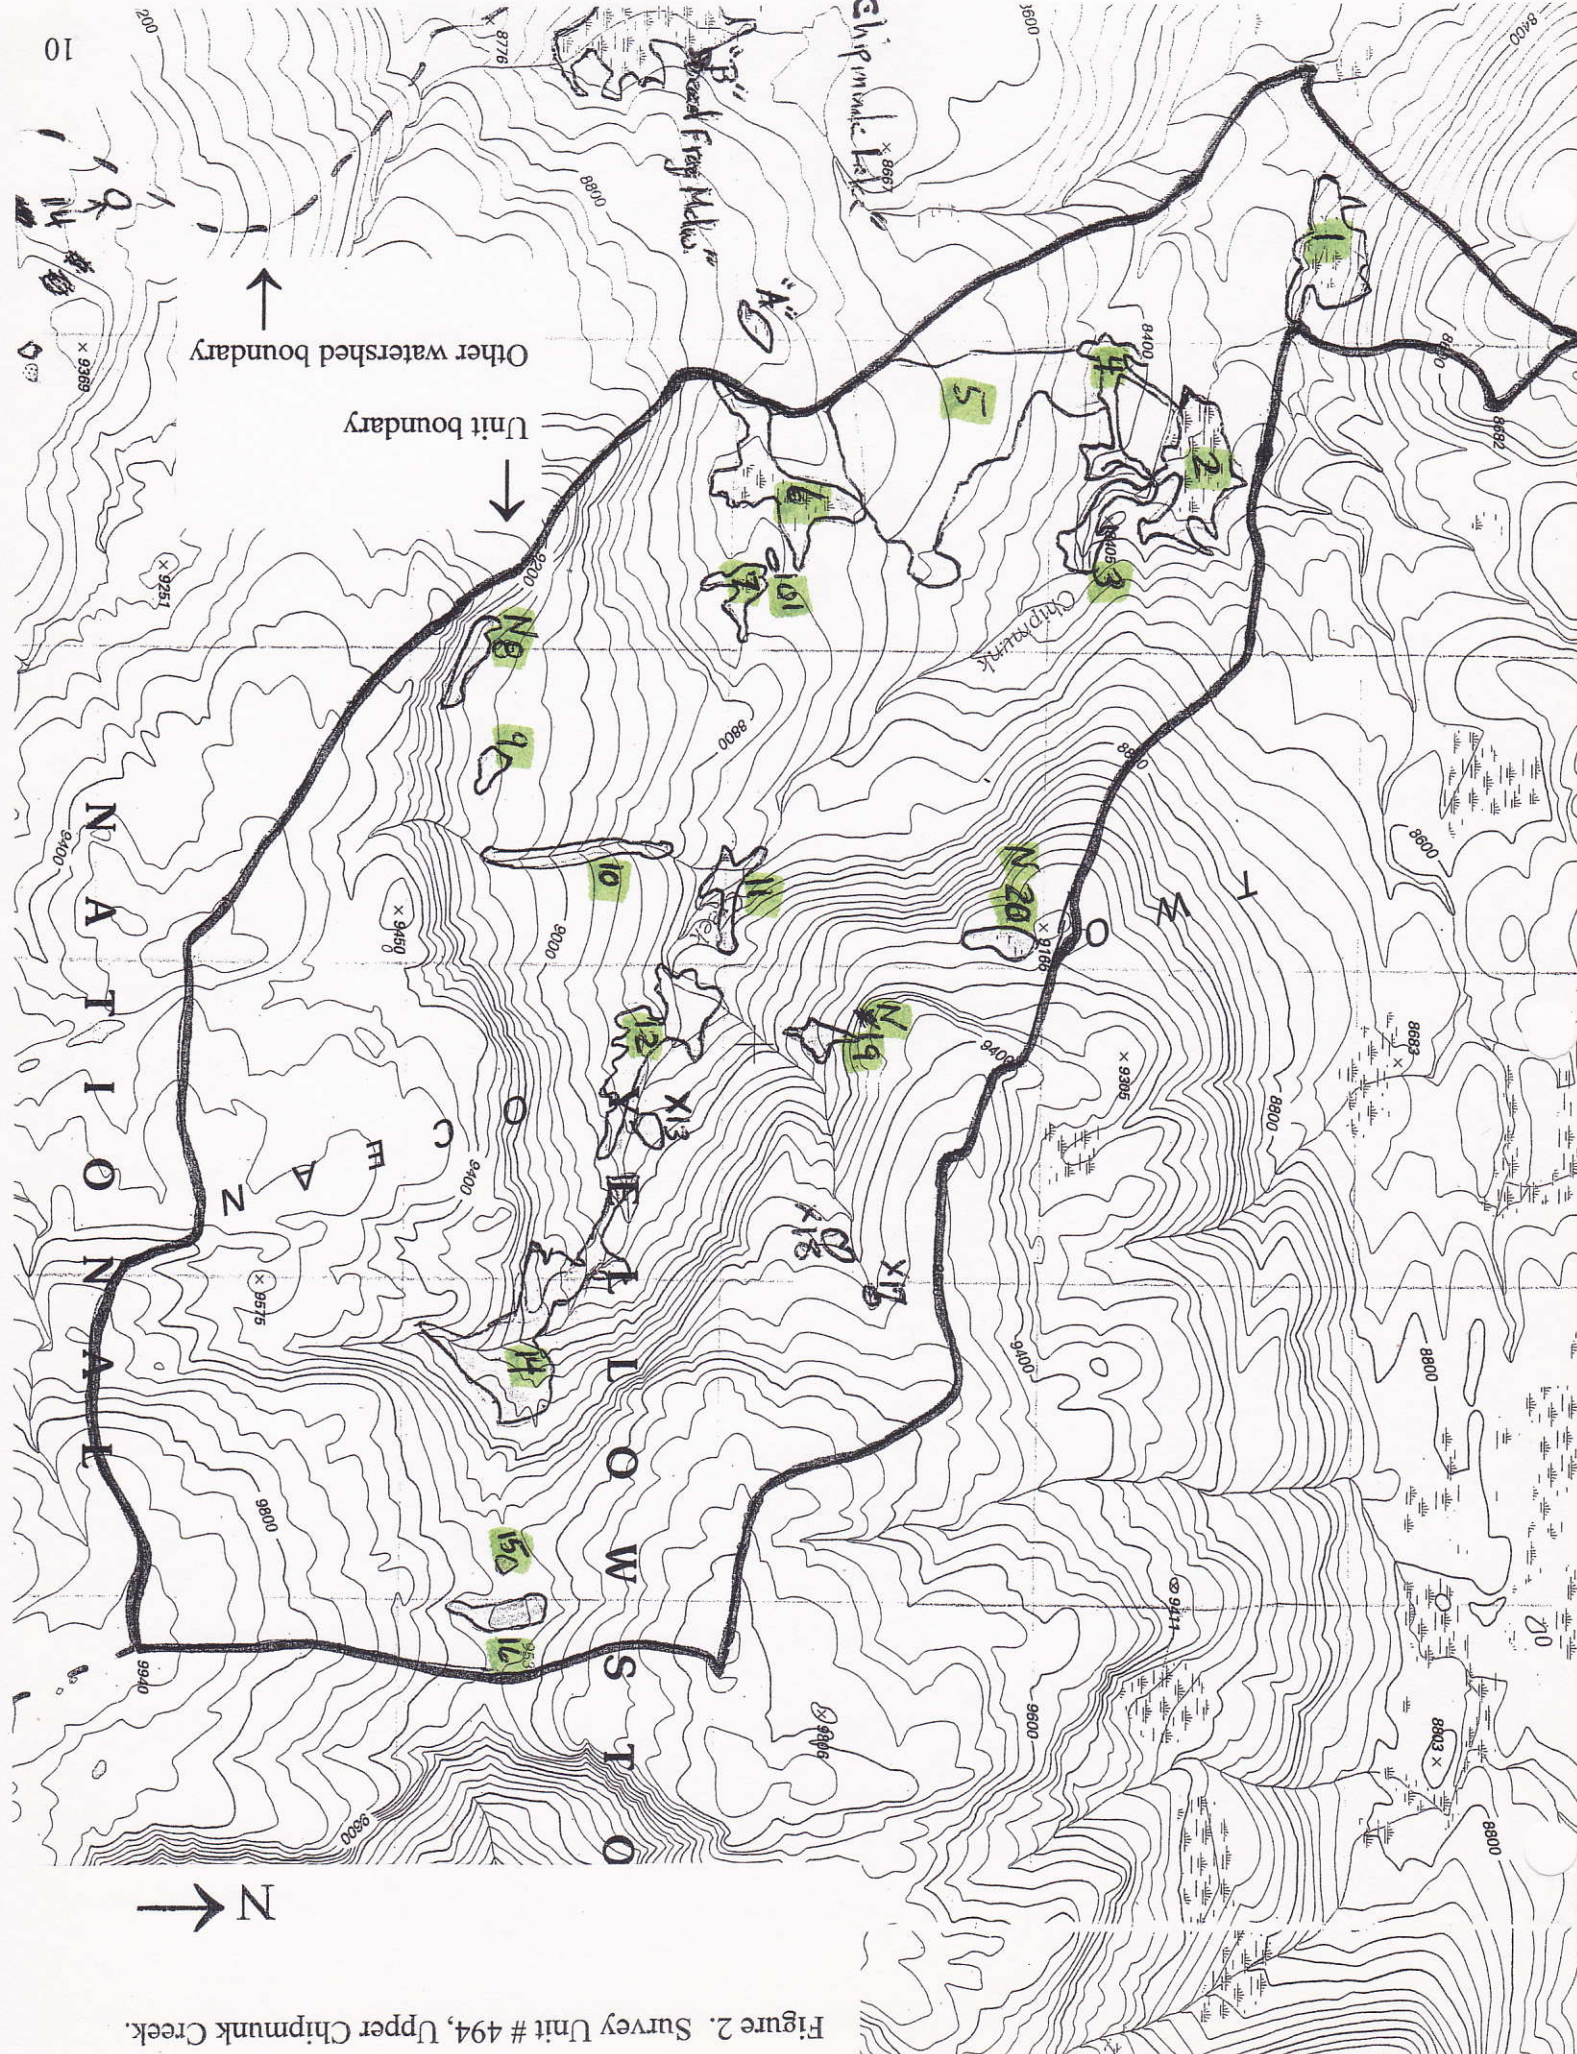

ID

MT

WY

302

167

YELLOWSTONE NATIONAL PARK

Old Faithful

Yellowstone Lake

Yellowstone R.

Mammoth Hot Spgs.

Figure 1. Yellowstone National Park, Grand Teton National Park, and Teton Wilderness Area, showing general locations of areas surveyed in 2001.

Figure 2. Survey Unit #494, Upper Chipmunk Creek.

Figure 3. Sites surveyed in other watersheds on the Two Ocean Plateau.

Figure 4. Sites surveyed in the Teton Wilderness Area.

N
↓