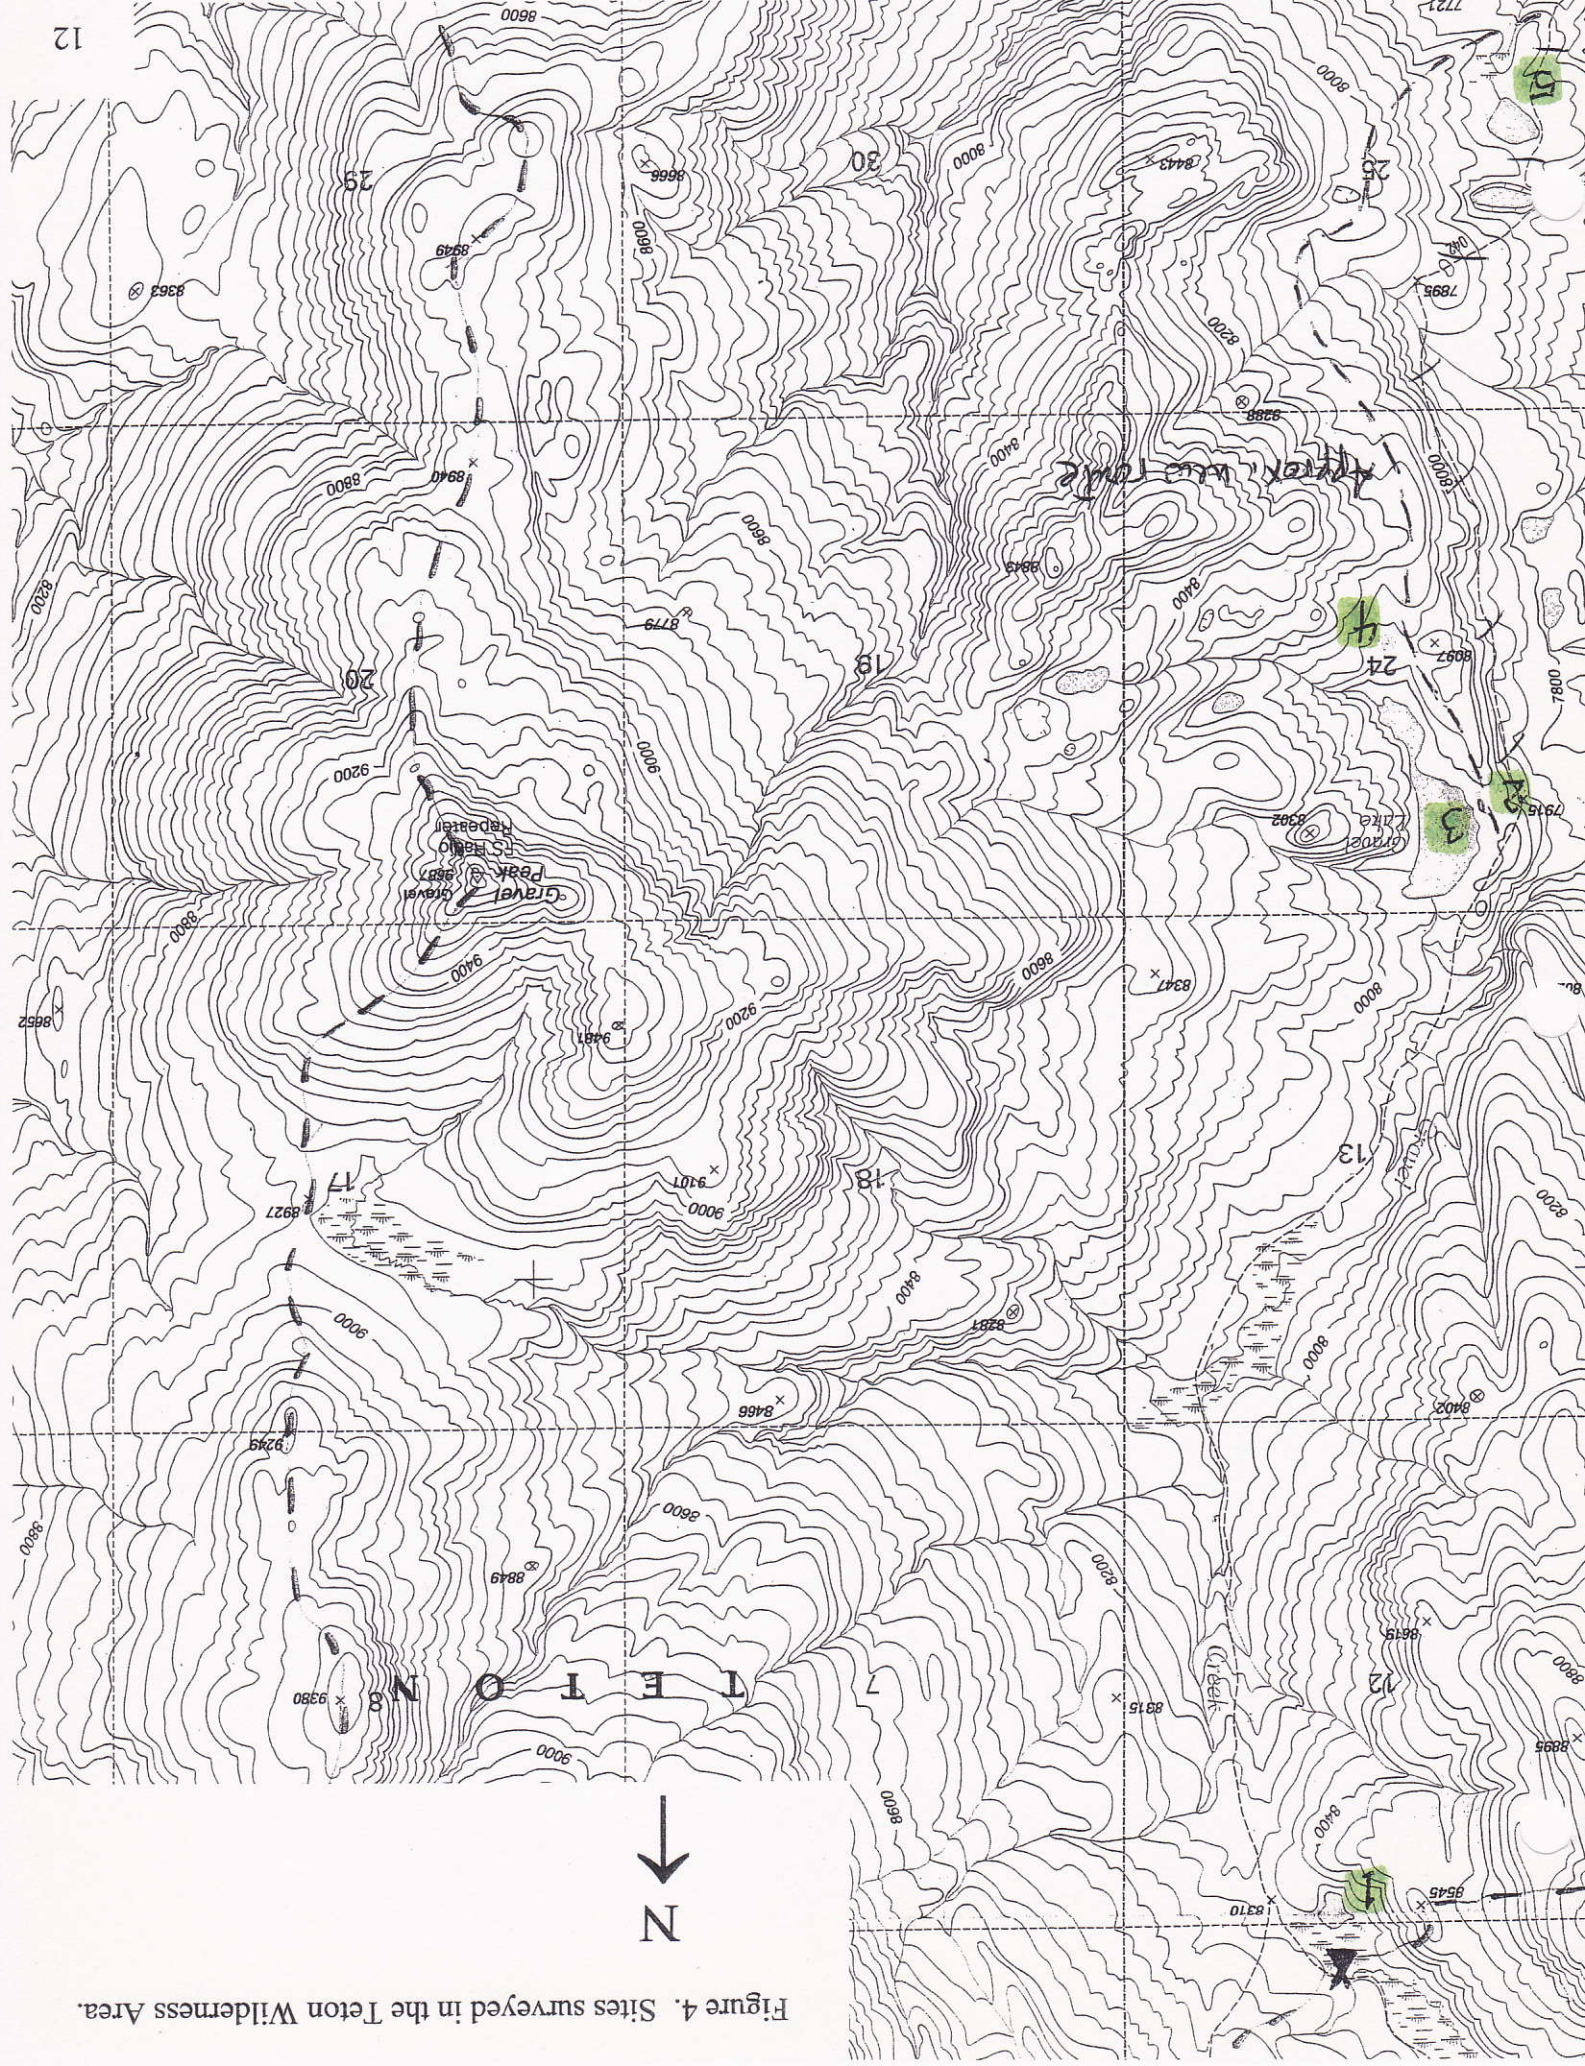

ID

MT

WY

302

167

YELLOWSTONE NATIONAL PARK

Old Faithful

Yellowstone Lake

Yellowstone R.

Mammoth Hot Spgs.

Figure 1. Yellowstone National Park, Grand Teton National Park, and Teton Wilderness Area, showing general locations of areas surveyed in 2001.

Figure 2. Survey Unit #494, Upper Chipmunk Creek.

Figure 3. Sites surveyed in other watersheds on the Two Ocean Plateau.

Figure 4. Sites surveyed in the Teton Wilderness Area.

N
↓